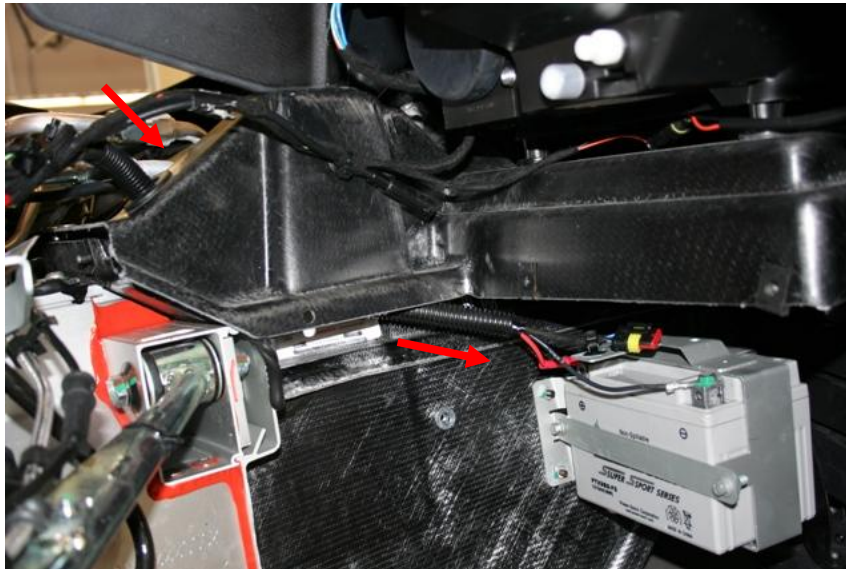

Title	12v Auxiliary Cable Containment
Reason	Cable Routing and Protection Modification to B+/B- Cables
NHTSA Recall Code	XXX-XXX

Description

In some 2.0 Roadsters, the 12v auxiliary cables may have been routed such that they may chafe against an edge of the carbon fiber armature or get pinched during assembly. If the cable's insulation chafes or the cable is pinched, the wiring may be damaged. A new corrugated tubing section is to be added, as follows, to the B+/B- auxiliary cables to protect them.

7. Feed the corrugated tubing from the top through the upper armature grommet down to the taped point of the three cables as shown in Figure 4.

Figure 4

8. With electrical cloth tape, tightly wrap the bottom end of the corrugated tubing 5-6 times to the existing tape point, securing the tubing to the 3 cables (Figure 5).

Figure 5

Note: The lower end of the corrugated tubing should be no longer than 60 mm from the B+ terminal (Figure 6)

Figure 6

9. In a tight spiral fashion, wrap the corrugated tubing with the cloth electrical tape. Over lap each wrap so the tape sticks to itself. Wrap as far up as possible (Figure 7)