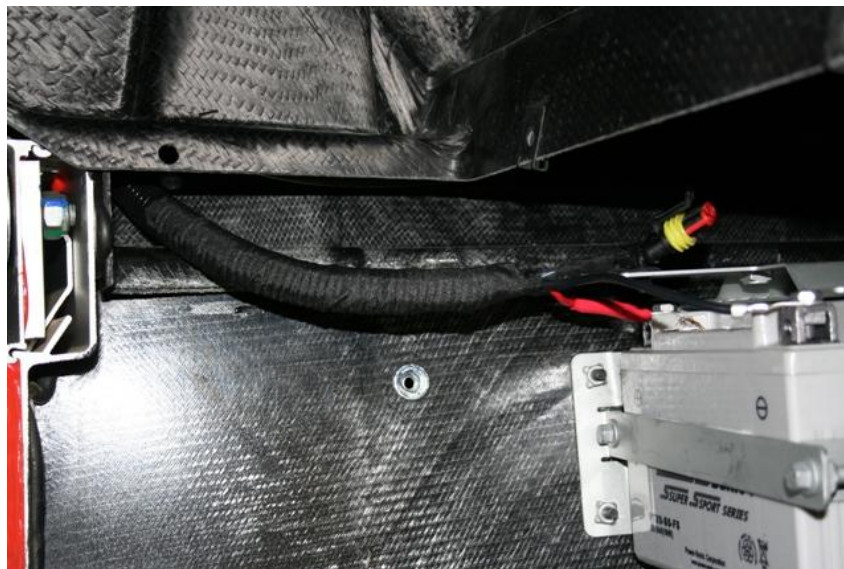

7. Feed the corrugated tubing from the top through the upper armature grommet down to the taped point of the three cables as shown in Figure 4.

Figure 4

8. With electrical cloth tape, tightly wrap the bottom end of the corrugated tubing 5-6 times to the existing tape point, securing the tubing to the 3 cables (Figure 5).

Figure 5

Note: The lower end of the corrugated tubing should be no longer than 60 mm from the B+ terminal (Figure 6)

Figure 6

9. In a tight spiral fashion, wrap the corrugated tubing with the cloth electrical tape. Over lap each wrap so the tape sticks to itself. Wrap as far up as possible (Figure 7)