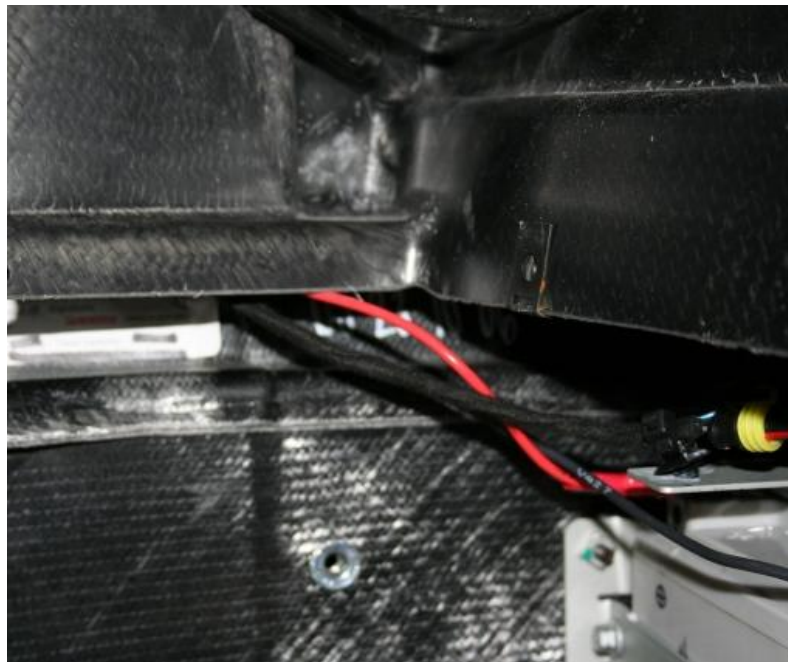

Title	12v Auxiliary Cable Containment
Reason	Cable Routing and Protection Modification to B+/B- Cables
NHTSA Recall Code	XXX-XXX

Description

In some 2.0 Roadsters, the 12v auxiliary cables may have been routed such that they may chafe against an edge of the carbon fiber armature or get pinched during assembly. If the cable's insulation chafes or the cable is pinched, the wiring may be damaged. A new corrugated tubing section is to be added, as follows, to the B+/B- auxiliary cables to protect them.

1. Remove the RF wheel arch liner - Lower - Front per FRT No. 12011302.
2. Remove the Condenser - Exit Duct - Hood - Rear per FRT No. 10050402.
3. Access the 12v auxiliary cables (Figure 1). Inspect the cables for chafing or damage to the insulation. If the insulation is compromised, wrap the existing wiring with electrical tape. If the strands of the cable are damaged, contact Service Support for assistance.

Figure 2

5. Wrap wires very tightly 3-4 times with electrical cloth tape (see affected parts), at the reference point as shown in figure 2.
6. Cut a 350 mm length of corrugated tubing (Figure 3)

Figure 3

7. Feed the corrugated tubing from the top through the upper armature grommet down to the taped point of the three cables as shown in Figure 4.

Figure 4

8. With electrical cloth tape, tightly wrap the bottom end of the corrugated tubing 5-6 times to the existing tape point, securing the tubing to the 3 cables (Figure 5).