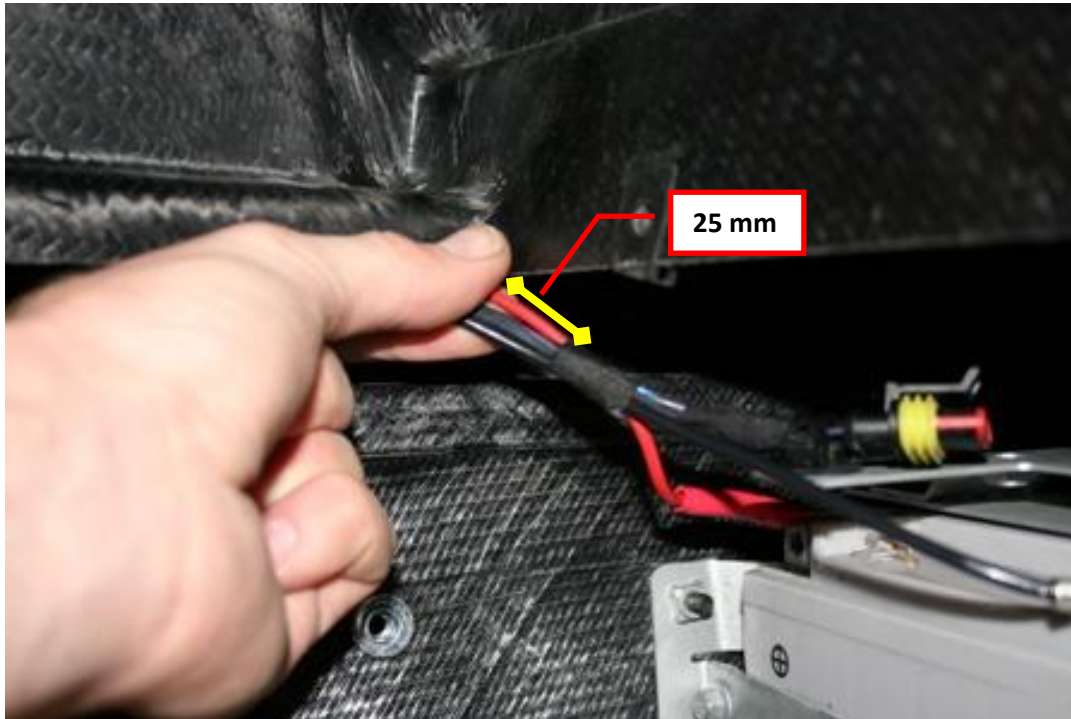

Title	12v Auxiliary Cable Containment
Reason	Cable Routing and Protection Modification to B+/B- Cables
NHTSA Recall Code	XXX-XXX

Description

In some 2.0 Roadsters, the 12v auxiliary cables may have been routed such that they may chafe against an edge of the carbon fiber armature or get pinched during assembly. If the cable's insulation chafes or the cable is pinched, the wiring may be damaged. A new corrugated tubing section is to be added, as follows, to the B+/B- auxiliary cables to protect them.

Figure 1

4. Lightly pinch the auxiliary cabling and alarm wire at the corner of the armature without putting any strain on the wiring. Measure a reference point approximately 25 mm from this point (Figure 2).

Figure 2

5. Wrap wires very tightly 3-4 times with electrical cloth tape (see affected parts), at the reference point as shown in figure 2.
6. Cut a 350 mm length of corrugated tubing (Figure 3)

Figure 3

7. Feed the corrugated tubing from the top through the upper armature grommet down to the taped point of the three cables as shown in Figure 4.

Figure 4

8. With electrical cloth tape, tightly wrap the bottom end of the corrugated tubing 5-6 times to the existing tape point, securing the tubing to the 3 cables (Figure 5).