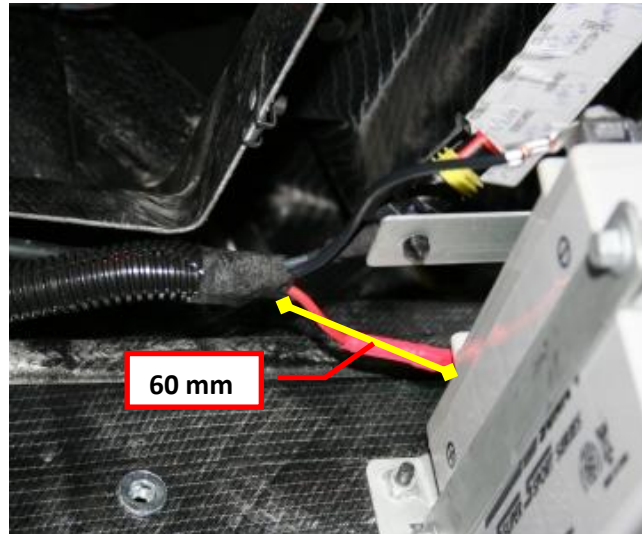

7. Feed the corrugated tubing from the top through the upper armature grommet down to the taped point of the three cables as shown in Figure 4.

Figure 4

8. With electrical cloth tape, tightly wrap the bottom end of the corrugated tubing 5-6 times to the existing tape point, securing the tubing to the 3 cables (Figure 5).

Figure 5

Note: The lower end of the corrugated tubing should be no longer than 60 mm from the B+ terminal (Figure 6)

Figure 6

9. In a tight spiral fashion, wrap the corrugated tubing with the cloth electrical tape. Over lap each wrap so the tape sticks to itself. Wrap as far up as possible (Figure 7)

Figure 7

Note: Make sure when routing the tubing, the washer line is separated and not pinched (Figure 8).

Figure 8

10. Tightly wrap the upper end of the corrugated tubing 5-6 times with cloth electrical tape. Ensure there is a minimum of 40 mm length of corrugated tubing protruding from the grommet (Figure 9)