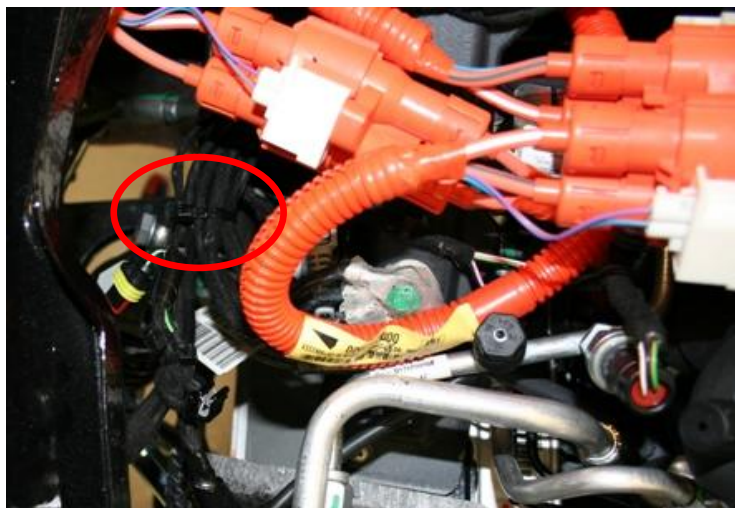

Title	12v Auxiliary Cable Containment
Reason	Cable Routing and Protection Modification to B+/B- Cables
NHTSA Recall Code	XXX-XXX

Description

In some 2.0 Roadsters, the 12v auxiliary cables may have been routed such that they may chafe against an edge of the carbon fiber armature or get pinched during assembly. If the cable's insulation chafes or the cable is pinched, the wiring may be damaged. A new corrugated tubing section is to be added, as follows, to the B+/B- auxiliary cables to protect them.

7. Feed the corrugated tubing from the top through the upper armature grommet down to the taped point of the three cables as shown in Figure 4.

Figure 4

8. With electrical cloth tape, tightly wrap the bottom end of the corrugated tubing 5-6 times to the existing tape point, securing the tubing to the 3 cables (Figure 5).

Figure 9

11. Apply a tie strap to the auxiliary cable harness, securing it to the group of the ground cables. Do not over-tighten the tie strap (Figure 10).

Note: Step 11 applies only to left hand drive vehicles and is not necessary on right hand drive models.

Figure 10

12. Cut the tie strap located at the upper bracket and replace with a new tie strap. Secure the B- cable to the new tie strap during installation (Figure 11).

Figure 11

13. Reinstall all removed parts in reverse order making sure to tuck the corrugated tubing under the armature during installation. This also assures it will not interfere with forward wheel arch liner installation (Figure 12).